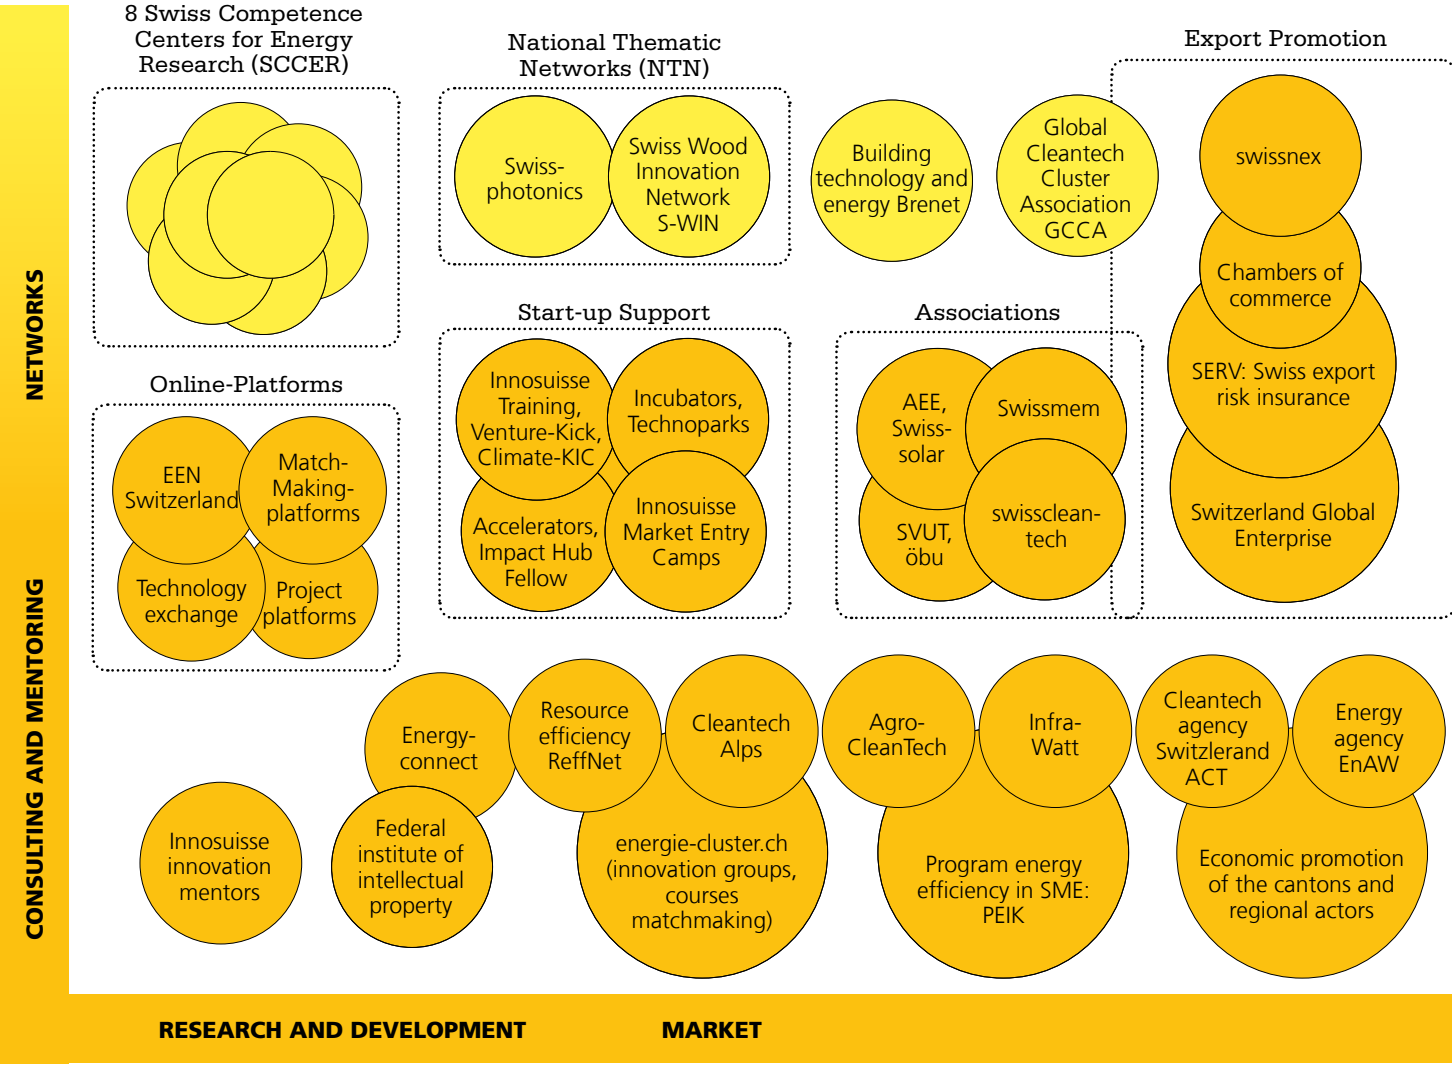

CONSULTING AND COACHING FOR INNOVATION IN THE ENERGY FIELD

The different sized circles represent the greater or smaller extent of the innovation services for third parties in the energy field.
 Source: Lüdi Consulting R&D (2019): Opportunities for innovation support in the energy field (executive summary in English, comprehensive report in German only)

Download:
<http://www.bfe.admin.ch/innovation>

🖱️ Links in the figure:
 By clicking on the circle, you will be directed to the respective website with further information.