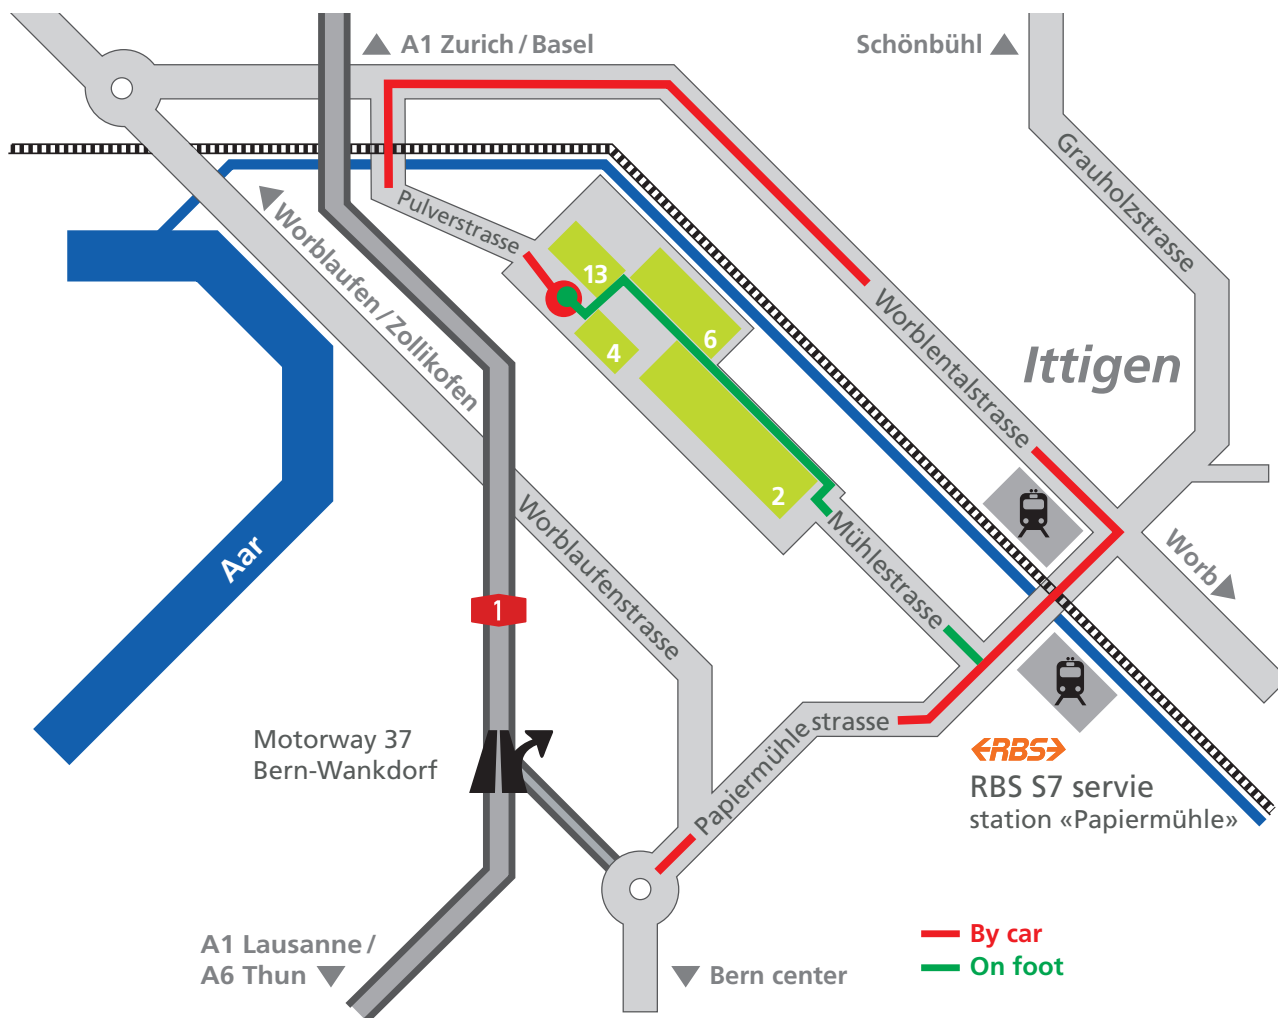

LOCATION SFOE

PUBLIC TRANSPORT

RBS station, Berne Central:
Platform 21–24 (line S7). To Worb, still station Papiermühle.
Trains run every 15 minutes.

BY CAR

Motorway exit Bern-Wankdorf, direction Ittigen.
There are 6 spaces available.
Please reserve a visitor parking space in advance.
Tel.: +41 58 462 94 11