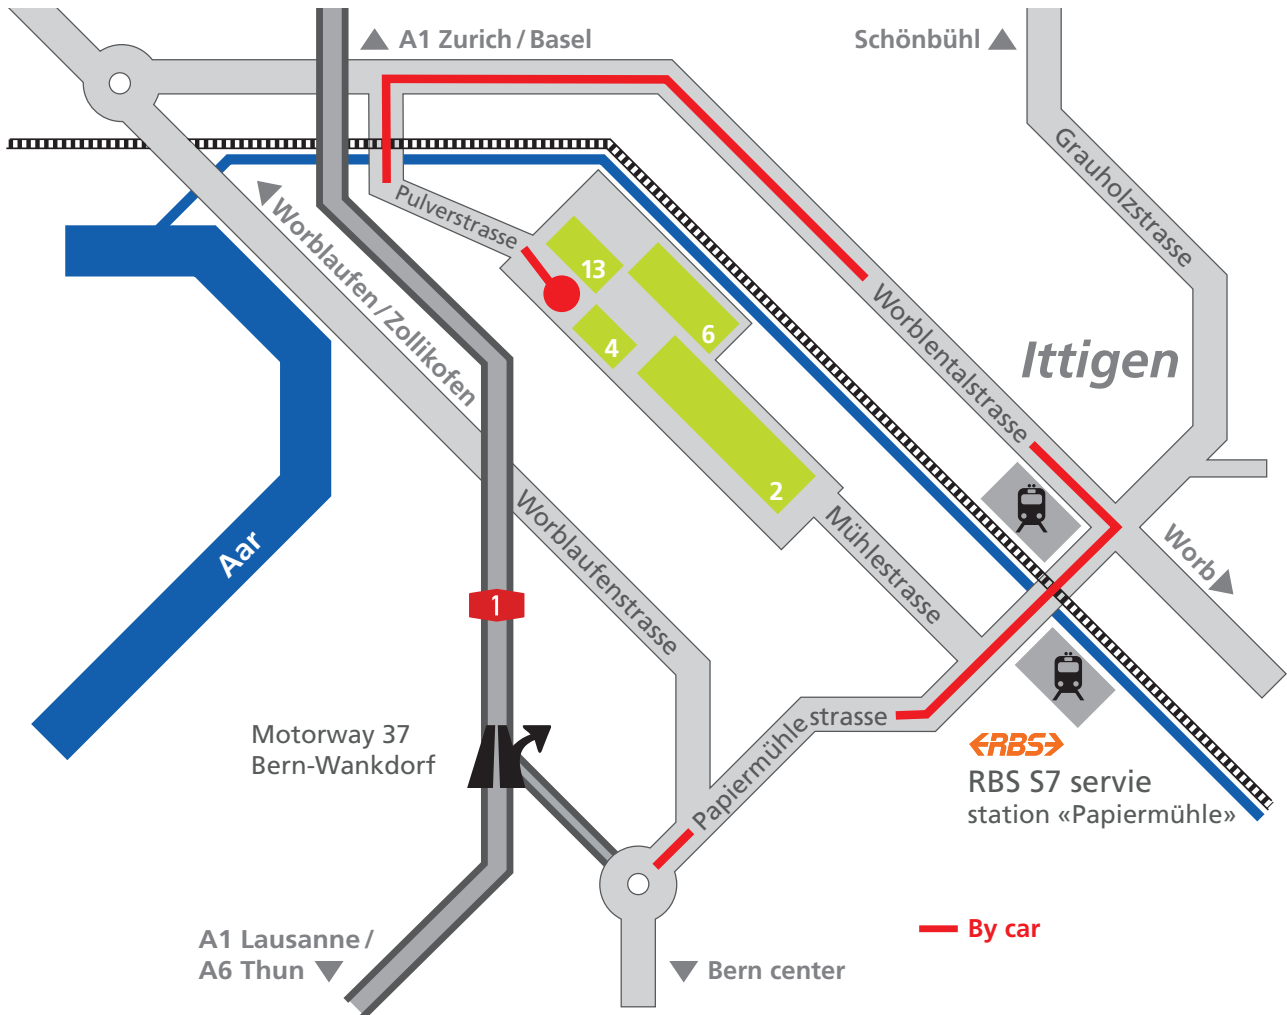

LOCATION SFOE

PUBLIC TRANSPORT

RBS station, Berne Central:
Platform 21–24 (line S7). To Worb, still station Papiermühle.
Trains run every 15 minutes.

BY CAR

Motorway exit Bern-Wankdorf, direction Ittigen.
There are 6 spaces available.
Please reserve a visitor parking space in advance.
Tel.: +41 58 462 94 11